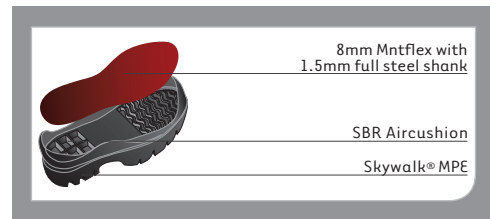

238 MAKALU

Automatic crampon compatible boot for general purpose mountaineering and heavy backpacking

Padded leather collar for all day comfort

Locking lace hooks for secure fit

EZ System with EZ Flex tongue for easy volume adjustment

Gusseted tongue for keeping out debris

8mm Mtnflex with 1.5mm full steel shank

SBR Aircushion

Skywalk® MPE

La Sportiva MPE outsole for excellent traction on mud, rock and snow

8mm Mtnflex insole with full steel shank for serious support and protection

One-piece 3mm Idro-Perwanger Roughout leather for weather-proof durability

Vibram® XSV rubber toe rand for durability and 8mm Mtnflex insole

color	Natural	sole	Skywalk® MPE
upper	3mm Idro-Perwanger Roughout Leather/Vibram® rubber rand/removable EZ Flex Tongue with Dry-Best® lining	midsole	SBR Aircushion
construction	Board Lasted	insole	8mm Mtnflex with 1.5mm Dacromet-coated full steel shank
last	Makalu	weight	4 lbs 5 oz
lining	Dry-Best®	sizes	Half sizes 36-48