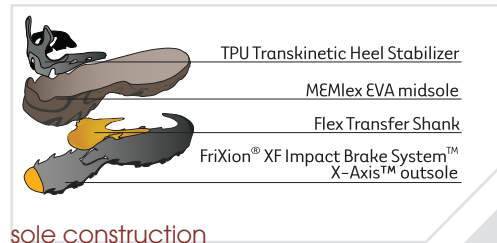

Raptor Womens

PROTECTION

IMPACT
BRAKE
SYSTEM

FRI XION

TPU overlay is integrated in the midsole for a great fit

Integral External Scree Guard keeps trail debris out of the shoe

TPU Transkinetic Heel Stabilizer supports the foot upon heel strike

FriXion® XF/ Impact Brake System™ X-Axis™ sticky rubber outsole provides traction on all surfaces

TPU Transkinetic Heel Stabilizer

MEMlex EVA midsole

Flex Transfer Shank

FriXion® XF Impact Brake System™ X-Axis™ outsole

A stable neutral trail running shoe with a super sticky rubber outsole designed for protection on technical terrain

FEATURES

- Protective upper to shield feet from trail obstacles
- TPU lacing harness for a great fit
- Super sticky FriXion® XF rubber outsole for excellent traction on variable terrain
- TPU heel stabilizer provides stability and protection

WEIGHT 9.82 oz/ 278 g

UPPER AirMesh/ Synthetic Leather/ TPU Lacing Harness/ TPU Transkinetic Heel Stabilizer

LAST • FIT Women's Tempo 2 • Medium/Wide

LINING Mesh (back half and tongue only)

MIDSOLE MEMlex/ Nylon molded Flex Transfer shank